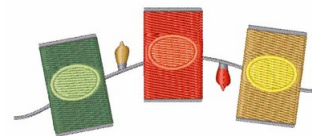

Name: Christmas Lights

SKU: WD02-JLA005395A

Brand: Windmill Designs

Unique Colors: 13 (10 color Stops)

Unique Colors

	Color Name (Color Code)	Manufacturer - Type
	Super White (1001) [No Color Selected]	madeira - rayon
	Dusty Lilac (1263) [No Color Selected]	madeira - rayon
	Crocus (286)	Exquisite - Polyester 1000m

Complete Color Sequence

#		Color Name (Color Code)	Manufacturer - Type
1		Super White (1001) [No Color Selected]	madeira - rayon
2		Super White (1001) [No Color Selected]	madeira - rayon
3		Crocus (286)	Exquisite - Polyester 1000m