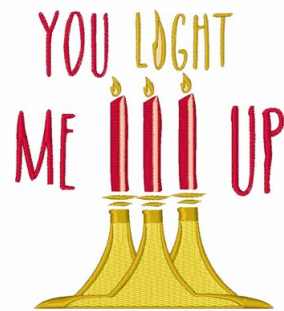

**Name:** You Light Me Up Machine Embroidery Design

**SKU:** WD02-JLA005394D

**Brand:** Windmill Designs

**Unique Colors:** 13 (9 color Stops)