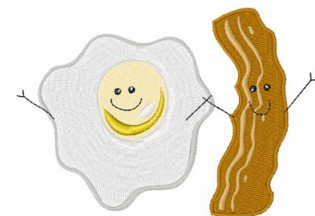

Name: Bacon & Eggs

SKU: WD02-JLA005385A

Brand: Windmill Designs

Unique Colors: 13 (8 color Stops)

Unique Colors

	Color Name (Color Code)	Manufacturer - Type
	Super White (1001) [No Color Selected]	madeira - rayon
	Dusty Lilac (1263) [No Color Selected]	madeira - rayon
	Crocus (286)	Exquisite - Polyester 1000m

Complete Color Sequence

#		Color Name (Color Code)	Manufacturer - Type
1		Super White (1001) [No Color Selected]	madeira - rayon
2		Super White (1001) [No Color Selected]	madeira - rayon
3		Crocus (286)	Exquisite - Polyester 1000m