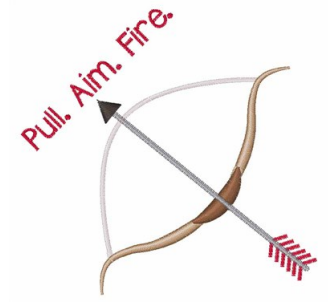

Name: Pull. Aim. Fire Arrow

SKU: WD02-JLA005382C

Brand: Windmill Designs

Unique Colors: 13 (7 color Stops)

Unique Colors

	Color Name (Color Code)	Manufacturer - Type
	Super White (1001) [No Color Selected]	madeira - rayon
	Dusty Lilac (1263) [No Color Selected]	madeira - rayon
	Crocus (286)	Exquisite - Polyester 1000m