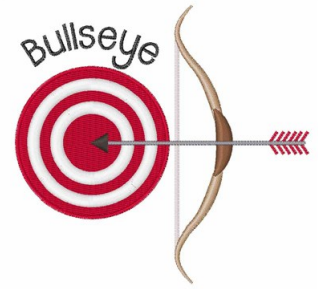

Name: Bullseye Bow Arrow

SKU: WD02-JLA005382B

Brand: Windmill Designs

Unique Colors: 13 (9 color Stops)

Unique Colors

	Color Name (Color Code)	Manufacturer - Type
	Super White (1001) [No Color Selected]	madeira - rayon
	Dusty Lilac (1263) [No Color Selected]	madeira - rayon
	Crocus (286)	Exquisite - Polyester 1000m