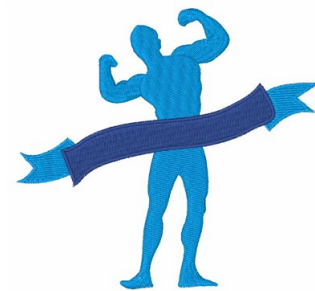

Name: Push Your Limits Machine Embroidery Design

SKU: WD02-JLA005381A

Brand: Windmill Designs

Unique Colors: 13 (2 color Stops)

Unique Colors

	Color Name (Color Code)	Manufacturer - Type
	Super White (1001) [No Color Selected]	madeira - rayon
	Dusty Lilac (1263) [No Color Selected]	madeira - rayon
	Crocus (286)	Exquisite - Polyester 1000m