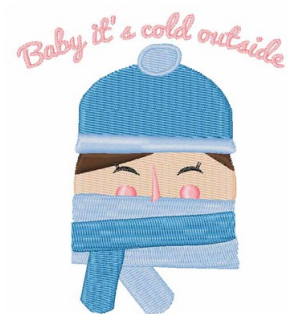

**Name:** Baby Its Cold Outside Machine Embroidery Design

**SKU:** WD02-JLA005371A

**Brand:** Windmill Designs

**Unique Colors:** 13 (9 color Stops)