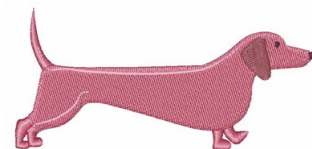

Name: Weiner Dog Machine Embroidery Design

SKU: WD02-JLA005367A

Brand: Windmill Designs

Unique Colors: 13 (4 color Stops)

Unique Colors

	Color Name (Color Code)	Manufacturer - Type
	Super White (1001) [No Color Selected]	madeira - rayon
	Dusty Lilac (1263) [No Color Selected]	madeira - rayon
	Crocus (286)	Exquisite - Polyester 1000m

Complete Color Sequence

#		Color Name (Color Code)	Manufacturer - Type
1		Super White (1001) [No Color Selected]	madeira - rayon
2		Super White (1001) [No Color Selected]	madeira - rayon
3		Crocus (286)	Exquisite - Polyester 1000m