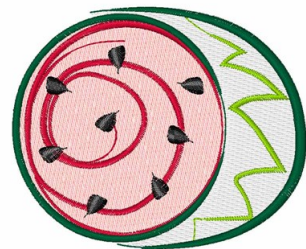

Name: Summer Time Watermelon Machine
Embroidery Design

SKU: WD02-JLA005360A

Brand: Windmill Designs

Unique Colors: 13 (6 color Stops)

Unique Colors

| | Color Name (Color Code) | Manufacturer - Type |
|--|--|-----------------------------|
|  | Super White (1001) [No Color Selected] | madeira - rayon |
|  | Dusty Lilac (1263) [No Color Selected] | madeira - rayon |
|  | Crocus (286) | Exquisite - Polyester 1000m |

Complete Color Sequence

| # | | Color Name (Color Code) | Manufacturer - Type |
|---|---|--|--------------------------------|
| 1 |  | Super White (1001) [No Color Selected] | madeira - rayon |
| 2 |  | Super White (1001) [No Color Selected] | madeira - rayon |
| 3 |  | Crocus (286) | Exquisite - Polyester 1000m |