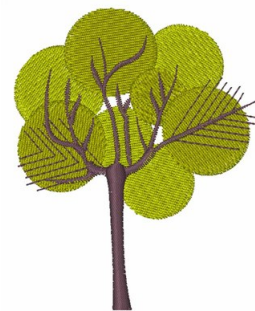

Name: I Love Trees Machine Embroidery Design

SKU: WD02-JLA005347A

Brand: Windmill Designs

Unique Colors: 13 (3 color Stops)

Unique Colors

	Color Name (Color Code)	Manufacturer - Type
	Super White (1001) [No Color Selected]	madeira - rayon
	Dusty Lilac (1263) [No Color Selected]	madeira - rayon
	Crocus (286)	Exquisite - Polyester 1000m

Complete Color Sequence

#		Color Name (Color Code)	Manufacturer - Type
1		Super White (1001) [No Color Selected]	madeira - rayon
2		Super White (1001) [No Color Selected]	madeira - rayon
3		Crocus (286)	Exquisite - Polyester 1000m