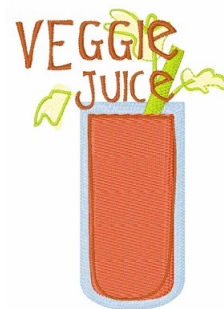

Name: Veggie Juice Machine Embroidery Design

SKU: WD02-JLA005345D

Brand: Windmill Designs

Unique Colors: 13 (8 color Stops)

Unique Colors

	Color Name (Color Code)	Manufacturer - Type
	Super White (1001) [No Color Selected]	madeira - rayon
	Dusty Lilac (1263) [No Color Selected]	madeira - rayon
	Crocus (286)	Exquisite - Polyester 1000m