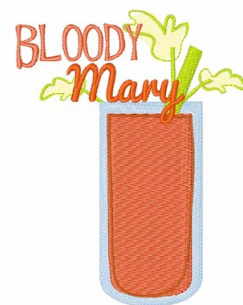

Name: Bloody Mary

SKU: WD02-JLA005345B

Brand: Windmill Designs

Unique Colors: 13 (8 color Stops)

Unique Colors

	Color Name (Color Code)	Manufacturer - Type
	Super White (1001) [No Color Selected]	madeira - rayon
	Dusty Lilac (1263) [No Color Selected]	madeira - rayon
	Crocus (286)	Exquisite - Polyester 1000m

Complete Color Sequence

#		Color Name (Color Code)	Manufacturer - Type
1		Super White (1001) [No Color Selected]	madeira - rayon
2		Super White (1001) [No Color Selected]	madeira - rayon
3		Crocus (286)	Exquisite - Polyester 1000m