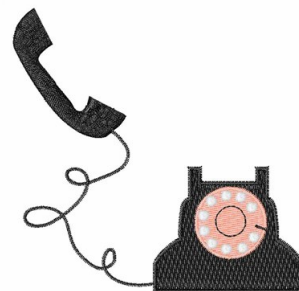

Name: Ring! Ring! Machine Embroidery Design

SKU: WD02-JLA005343A

Brand: Windmill Designs

Unique Colors: 13 (4 color Stops)

Unique Colors

	Color Name (Color Code)	Manufacturer - Type
	Super White (1001) [No Color Selected]	madeira - rayon
	Dusty Lilac (1263) [No Color Selected]	madeira - rayon
	Crocus (286)	Exquisite - Polyester 1000m

Complete Color Sequence

#		Color Name (Color Code)	Manufacturer - Type
1		Super White (1001) [No Color Selected]	madeira - rayon
2		Super White (1001) [No Color Selected]	madeira - rayon
3		Crocus (286)	Exquisite - Polyester 1000m