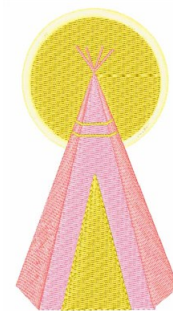

Name: Adventure

SKU: WD02-JLA005342A

Brand: Windmill Designs

Unique Colors: 13 (5 color Stops)

Unique Colors

	Color Name (Color Code)	Manufacturer - Type
	Super White (1001) [No Color Selected]	madeira - rayon
	Dusty Lilac (1263) [No Color Selected]	madeira - rayon
	Crocus (286)	Exquisite - Polyester 1000m

Complete Color Sequence

#		Color Name (Color Code)	Manufacturer - Type
1		Super White (1001) [No Color Selected]	madeira - rayon
2		Super White (1001) [No Color Selected]	madeira - rayon
3		Crocus (286)	Exquisite - Polyester 1000m