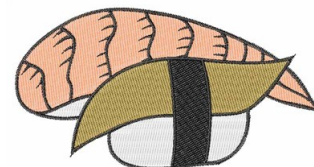

**Name:** Sushi Lover

**SKU:** WD02-JLA005335A

**Brand:** Windmill Designs

**Unique Colors:** 13 (4 color Stops)

## Unique Colors

	<b>Color Name (Color Code)</b>	<b>Manufacturer - Type</b>
	Super White (1001) [No Color Selected]	madeira - rayon
	Dusty Lilac (1263) [No Color Selected]	madeira - rayon
	Crocus (286)	Exquisite - Polyester 1000m

# Complete Color Sequence

#		Color Name (Color Code)	Manufacturer - Type
1		Super White (1001) [No Color Selected]	madeira - rayon
2		Super White (1001) [No Color Selected]	madeira - rayon
3		Crocus (286)	Exquisite - Polyester 1000m