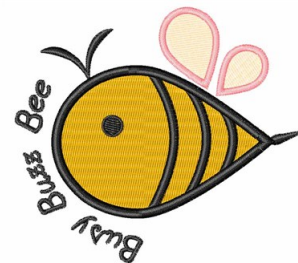

Name: Busy Buzz Bee Machine Embroidery Design

SKU: WD02-JLA005328B

Brand: Windmill Designs

Unique Colors: 13 (5 color Stops)

Unique Colors

	Color Name (Color Code)	Manufacturer - Type
	Super White (1001) [No Color Selected]	madeira - rayon
	Dusty Lilac (1263) [No Color Selected]	madeira - rayon
	Crocus (286)	Exquisite - Polyester 1000m