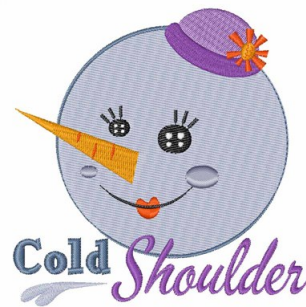

Name: Cold Shoulder

SKU: WD02-JLA005322C

Brand: Windmill Designs

Unique Colors: 13 (14 color Stops)

Unique Colors

	Color Name (Color Code)	Manufacturer - Type
	Super White (1001) [No Color Selected]	madeira - rayon
	Dusty Lilac (1263) [No Color Selected]	madeira - rayon
	Crocus (286)	Exquisite - Polyester 1000m