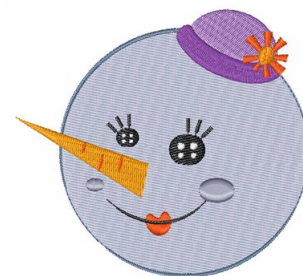

**Name:** Let It Snow Machine Embroidery Design

**SKU:** WD02-JLA005322A

**Brand:** Windmill Designs

**Unique Colors:** 13 (11 color Stops)