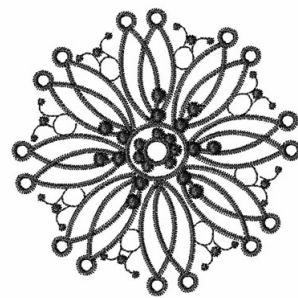

**Name:** Winter Snowflake Machine Embroidery Design

**SKU:** WD02-JLA005319A

**Brand:** Windmill Designs

**Unique Colors:** 13 (1 color Stops)

## Unique Colors

	<b>Color Name (Color Code)</b>	<b>Manufacturer - Type</b>
	Super White (1001) [No Color Selected]	madeira - rayon
	Dusty Lilac (1263) [No Color Selected]	madeira - rayon
	Crocus (286)	Exquisite - Polyester 1000m