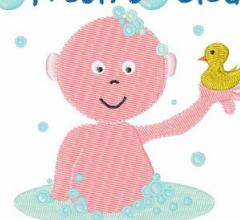

Name: So Clean Machine Embroidery Design

SKU: WD02-JLA005317D

Brand: Windmill Designs

Unique Colors: 13 (12 color Stops)

so fresh so clean

Unique Colors

	Color Name (Color Code)	Manufacturer - Type
	Super White (1001) [No Color Selected]	madeira - rayon
	Dusty Lilac (1263) [No Color Selected]	madeira - rayon
	Crocus (286)	Exquisite - Polyester 1000m

Complete Color Sequence

#		Color Name (Color Code)	Manufacturer - Type
1		Super White (1001) [No Color Selected]	madeira - rayon
2		Super White (1001) [No Color Selected]	madeira - rayon
3		Crocus (286)	Exquisite - Polyester 1000m