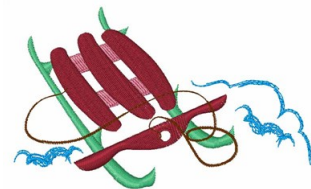

Name: Snow Sled Machine Embroidery Design

SKU: WD02-JLA005313B

Brand: Windmill Designs

Unique Colors: 13 (5 color Stops)

Unique Colors

	Color Name (Color Code)	Manufacturer - Type
	Super White (1001) [No Color Selected]	madeira - rayon
	Dusty Lilac (1263) [No Color Selected]	madeira - rayon
	Crocus (286)	Exquisite - Polyester 1000m

Complete Color Sequence

#		Color Name (Color Code)	Manufacturer - Type
1		Super White (1001) [No Color Selected]	madeira - rayon
2		Super White (1001) [No Color Selected]	madeira - rayon
3		Crocus (286)	Exquisite - Polyester 1000m