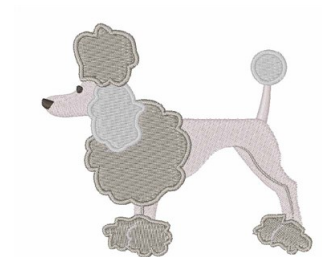

**Name:** Poodle Dog

**SKU:** WD02-JLA005294B

**Brand:** Windmill Designs

**Unique Colors:** 13 (5 color Stops)

## Unique Colors

	<b>Color Name (Color Code)</b>	<b>Manufacturer - Type</b>
	Super White (1001) [No Color Selected]	madeira - rayon
	Dusty Lilac (1263) [No Color Selected]	madeira - rayon
	Crocus (286)	Exquisite - Polyester 1000m

# Complete Color Sequence

#		Color Name (Color Code)	Manufacturer - Type
1		Super White (1001) [No Color Selected]	madeira - rayon
2		Super White (1001) [No Color Selected]	madeira - rayon
3		Crocus (286)	Exquisite - Polyester 1000m