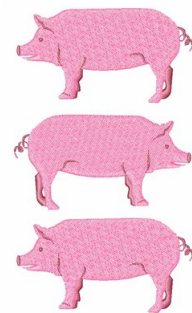

Name: Three Pigs Machine Embroidery Design

SKU: WD02-JLA005291B

Brand: Windmill Designs

Unique Colors: 13 (7 color Stops)

Unique Colors

	Color Name (Color Code)	Manufacturer - Type
	Super White (1001) [No Color Selected]	madeira - rayon
	Dusty Lilac (1263) [No Color Selected]	madeira - rayon
	Crocus (286)	Exquisite - Polyester 1000m

Complete Color Sequence

#		Color Name (Color Code)	Manufacturer - Type
1		Super White (1001) [No Color Selected]	madeira - rayon
2		Super White (1001) [No Color Selected]	madeira - rayon
3		Crocus (286)	Exquisite - Polyester 1000m