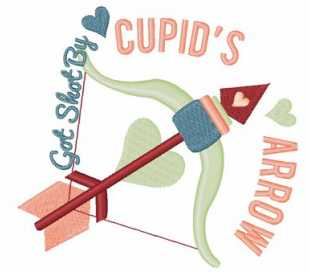

Name: Cupids Arrow

SKU: WD02-JLA005284D

Brand: Windmill Designs

Unique Colors: 13 (11 color Stops)

Unique Colors

	Color Name (Color Code)	Manufacturer - Type
	Super White (1001) [No Color Selected]	madeira - rayon
	Dusty Lilac (1263) [No Color Selected]	madeira - rayon
	Crocus (286)	Exquisite - Polyester 1000m