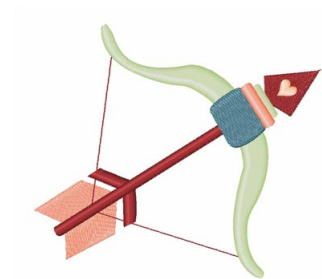

**Name:** Cupid Arrow Machine Embroidery Design

**SKU:** WD02-JLA005284A

**Brand:** Windmill Designs

**Unique Colors:** 13 (6 color Stops)