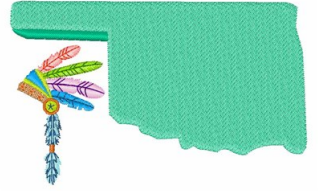

Name: State Of Oklahoma

SKU: WD02-JLA005275A

Brand: Windmill Designs

Unique Colors: 13 (16 color Stops)

Unique Colors

	Color Name (Color Code)	Manufacturer - Type
	Super White (1001) [No Color Selected]	madeira - rayon
	Dusty Lilac (1263) [No Color Selected]	madeira - rayon
	Crocus (286)	Exquisite - Polyester 1000m

Complete Color Sequence

#		Color Name (Color Code)	Manufacturer - Type
1		Super White (1001) [No Color Selected]	madeira - rayon
2		Super White (1001) [No Color Selected]	madeira - rayon
3		Crocus (286)	Exquisite - Polyester 1000m