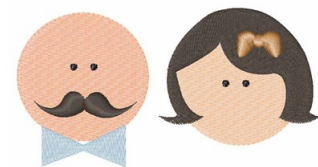

Name: Wedding Couple Machine Embroidery Design

SKU: WD02-JLA005268A

Brand: Windmill Designs

Unique Colors: 13 (6 color Stops)

Unique Colors

	Color Name (Color Code)	Manufacturer - Type
	Super White (1001) [No Color Selected]	madeira - rayon
	Dusty Lilac (1263) [No Color Selected]	madeira - rayon
	Crocus (286)	Exquisite - Polyester 1000m