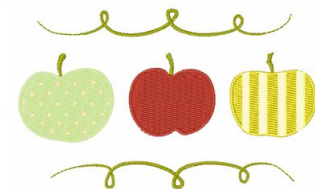

Name: A Is For Apple Machine Embroidery Design

SKU: WD02-JLA005262C

Brand: Windmill Designs

Unique Colors: 13 (7 color Stops)

Unique Colors

	Color Name (Color Code)	Manufacturer - Type
	Super White (1001) [No Color Selected]	madeira - rayon
	Dusty Lilac (1263) [No Color Selected]	madeira - rayon
	Crocus (286)	Exquisite - Polyester 1000m

Complete Color Sequence

#		Color Name (Color Code)	Manufacturer - Type
1		Super White (1001) [No Color Selected]	madeira - rayon
2		Super White (1001) [No Color Selected]	madeira - rayon
3		Crocus (286)	Exquisite - Polyester 1000m