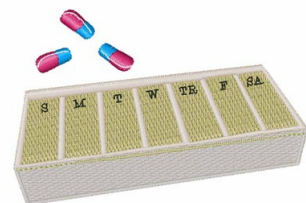

**Name:** Pill Box

**SKU:** WD02-JLA005255A

**Brand:** Windmill Designs

**Unique Colors:** 13 (7 color Stops)

## Unique Colors

	<b>Color Name (Color Code)</b>	<b>Manufacturer - Type</b>
	Super White (1001) [No Color Selected]	madeira - rayon
	Dusty Lilac (1263) [No Color Selected]	madeira - rayon
	Crocus (286)	Exquisite - Polyester 1000m

# Complete Color Sequence

#		Color Name (Color Code)	Manufacturer - Type
1		Super White (1001) [No Color Selected]	madeira - rayon
2		Super White (1001) [No Color Selected]	madeira - rayon
3		Crocus (286)	Exquisite - Polyester 1000m