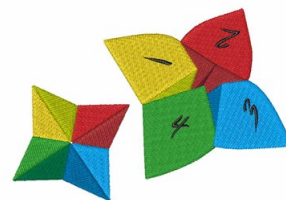

Name: Guessing Game Machine Embroidery Design

SKU: WD02-JLA005247B

Brand: Windmill Designs

Unique Colors: 13 (17 color Stops)

Unique Colors

	Color Name (Color Code)	Manufacturer - Type
	Super White (1001) [No Color Selected]	madeira - rayon
	Dusty Lilac (1263) [No Color Selected]	madeira - rayon
	Crocus (286)	Exquisite - Polyester 1000m

Complete Color Sequence

#		Color Name (Color Code)	Manufacturer - Type
1		Super White (1001) [No Color Selected]	madeira - rayon
2		Super White (1001) [No Color Selected]	madeira - rayon
3		Crocus (286)	Exquisite - Polyester 1000m