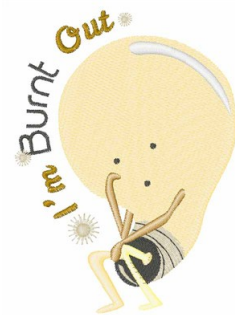

Name: Burnt Out Machine Embroidery Design

SKU: WD02-JLA005231B

Brand: Windmill Designs

Unique Colors: 13 (11 color Stops)

Unique Colors

	Color Name (Color Code)	Manufacturer - Type
	Super White (1001) [No Color Selected]	madeira - rayon
	Dusty Lilac (1263) [No Color Selected]	madeira - rayon
	Crocus (286)	Exquisite - Polyester 1000m