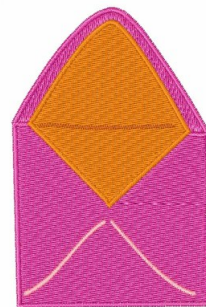

Name: Envelope Machine Embroidery Design

SKU: WD02-JLA005229A

Brand: Windmill Designs

Unique Colors: 13 (4 color Stops)

Unique Colors

	Color Name (Color Code)	Manufacturer - Type
	Super White (1001) [No Color Selected]	madeira - rayon
	Dusty Lilac (1263) [No Color Selected]	madeira - rayon
	Crocus (286)	Exquisite - Polyester 1000m

Complete Color Sequence

#		Color Name (Color Code)	Manufacturer - Type
1		Super White (1001) [No Color Selected]	madeira - rayon
2		Super White (1001) [No Color Selected]	madeira - rayon
3		Crocus (286)	Exquisite - Polyester 1000m