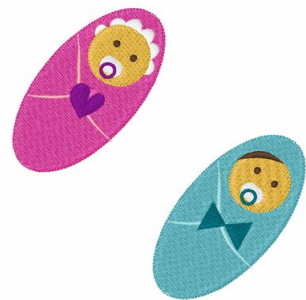

Name: Twin Babies

SKU: WD02-JLA005228A

Brand: Windmill Designs

Unique Colors: 13 (10 color Stops)

Unique Colors

	Color Name (Color Code)	Manufacturer - Type
	Super White (1001) [No Color Selected]	madeira - rayon
	Dusty Lilac (1263) [No Color Selected]	madeira - rayon
	Crocus (286)	Exquisite - Polyester 1000m