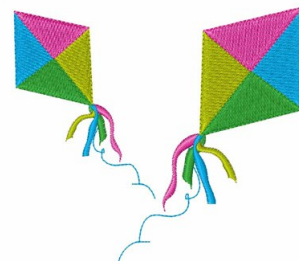

Name: Colorful Kites

SKU: WD02-JLA005225A

Brand: Windmill Designs

Unique Colors: 13 (8 color Stops)

Unique Colors

	Color Name (Color Code)	Manufacturer - Type
	Super White (1001) [No Color Selected]	madeira - rayon
	Dusty Lilac (1263) [No Color Selected]	madeira - rayon
	Crocus (286)	Exquisite - Polyester 1000m

Complete Color Sequence

#		Color Name (Color Code)	Manufacturer - Type
1		Super White (1001) [No Color Selected]	madeira - rayon
2		Super White (1001) [No Color Selected]	madeira - rayon
3		Crocus (286)	Exquisite - Polyester 1000m