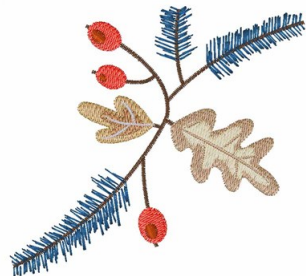

**Name:** Holiday Foliage Machine Embroidery Design

**SKU:** WD02-JLA005217A

**Brand:** Windmill Designs

**Unique Colors:** 13 (10 color Stops)

## Unique Colors

	<b>Color Name (Color Code)</b>	<b>Manufacturer - Type</b>
	Super White (1001) [No Color Selected]	madeira - rayon
	Dusty Lilac (1263) [No Color Selected]	madeira - rayon
	Crocus (286)	Exquisite - Polyester 1000m

# Complete Color Sequence

#		Color Name (Color Code)	Manufacturer - Type
1		Super White (1001) [No Color Selected]	madeira - rayon
2		Super White (1001) [No Color Selected]	madeira - rayon
3		Crocus (286)	Exquisite - Polyester 1000m