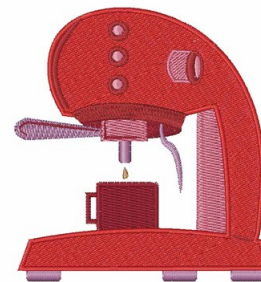

Name: Espresso Machine Machine Embroidery Design

SKU: WD02-JLA005202A

Brand: Windmill Designs

Unique Colors: 13 (12 color Stops)

Unique Colors

	Color Name (Color Code)	Manufacturer - Type
	Super White (1001) [No Color Selected]	madeira - rayon
	Dusty Lilac (1263) [No Color Selected]	madeira - rayon
	Crocus (286)	Exquisite - Polyester 1000m

Complete Color Sequence

#		Color Name (Color Code)	Manufacturer - Type
1		Super White (1001) [No Color Selected]	madeira - rayon
2		Super White (1001) [No Color Selected]	madeira - rayon
3		Crocus (286)	Exquisite - Polyester 1000m