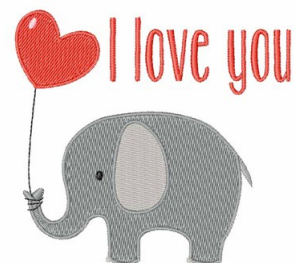

Name: I Love You Machine Embroidery Design

SKU: WD02-JLA005198C

Brand: Windmill Designs

Unique Colors: 13 (7 color Stops)

Unique Colors

	Color Name (Color Code)	Manufacturer - Type
	Super White (1001) [No Color Selected]	madeira - rayon
	Dusty Lilac (1263) [No Color Selected]	madeira - rayon
	Crocus (286)	Exquisite - Polyester 1000m