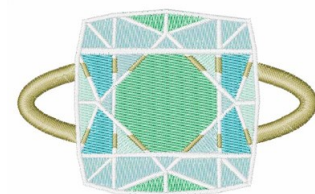

**Name:** Diamond Ring

**SKU:** WD02-JLA005193A

**Brand:** Windmill Designs

**Unique Colors:** 13 (6 color Stops)

## Unique Colors

	<b>Color Name (Color Code)</b>	<b>Manufacturer - Type</b>
	Super White (1001) [No Color Selected]	madeira - rayon
	Dusty Lilac (1263) [No Color Selected]	madeira - rayon
	Crocus (286)	Exquisite - Polyester 1000m

# Complete Color Sequence

#		Color Name (Color Code)	Manufacturer - Type
1		Super White (1001) [No Color Selected]	madeira - rayon
2		Super White (1001) [No Color Selected]	madeira - rayon
3		Crocus (286)	Exquisite - Polyester 1000m