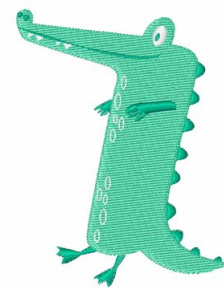

**Name:** Funny Crocodile

**SKU:** WD02-JLA005190A

**Brand:** Windmill Designs

**Unique Colors:** 13 (4 color Stops)

## Unique Colors

	<b>Color Name (Color Code)</b>	<b>Manufacturer - Type</b>
	Super White (1001) [No Color Selected]	madeira - rayon
	Dusty Lilac (1263) [No Color Selected]	madeira - rayon
	Crocus (286)	Exquisite - Polyester 1000m