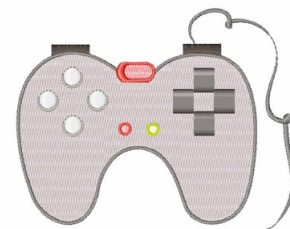

**Name:** Game Controller Machine Embroidery Design

**SKU:** WD02-JLA005189A

**Brand:** Windmill Designs

**Unique Colors:** 13 (10 color Stops)

## Unique Colors

	<b>Color Name (Color Code)</b>	<b>Manufacturer - Type</b>
	Super White (1001) [No Color Selected]	madeira - rayon
	Dusty Lilac (1263) [No Color Selected]	madeira - rayon
	Crocus (286)	Exquisite - Polyester 1000m

# Complete Color Sequence

#		Color Name (Color Code)	Manufacturer - Type
1		Super White (1001) [No Color Selected]	madeira - rayon
2		Super White (1001) [No Color Selected]	madeira - rayon
3		Crocus (286)	Exquisite - Polyester 1000m