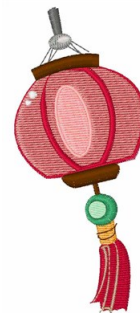

Name: Chinese Lantern Machine Embroidery Design

SKU: WD02-JLA005182A

Brand: Windmill Designs

Unique Colors: 13 (12 color Stops)

Unique Colors

	Color Name (Color Code)	Manufacturer - Type
	Super White (1001) [No Color Selected]	madeira - rayon
	Dusty Lilac (1263) [No Color Selected]	madeira - rayon
	Crocus (286)	Exquisite - Polyester 1000m

Complete Color Sequence

#		Color Name (Color Code)	Manufacturer - Type
1		Super White (1001) [No Color Selected]	madeira - rayon
2		Super White (1001) [No Color Selected]	madeira - rayon
3		Crocus (286)	Exquisite - Polyester 1000m