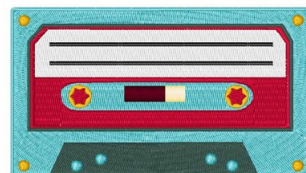

**Name:** Cassette Tape

**SKU:** WD02-JLA005178A

**Brand:** Windmill Designs

**Unique Colors:** 13 (11 color Stops)

## Unique Colors

	<b>Color Name (Color Code)</b>	<b>Manufacturer - Type</b>
	Super White (1001) [No Color Selected]	madeira - rayon
	Dusty Lilac (1263) [No Color Selected]	madeira - rayon
	Crocus (286)	Exquisite - Polyester 1000m