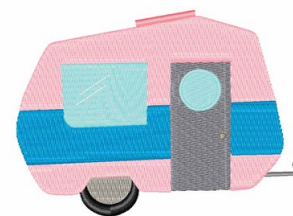

**Name:** Camping Trailer Machine Embroidery Design

**SKU:** WD02-JLA005175A

**Brand:** Windmill Designs

**Unique Colors:** 13 (9 color Stops)

## Unique Colors

	<b>Color Name (Color Code)</b>	<b>Manufacturer - Type</b>
	Super White (1001) [No Color Selected]	madeira - rayon
	Dusty Lilac (1263) [No Color Selected]	madeira - rayon
	Crocus (286)	Exquisite - Polyester 1000m