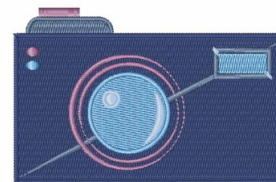

Name: Camera Machine Embroidery Design

SKU: WD02-JLA005172C

Brand: Windmill Designs

Unique Colors: 13 (8 color Stops)

Unique Colors

	Color Name (Color Code)	Manufacturer - Type
	Super White (1001) [No Color Selected]	madeira - rayon
	Dusty Lilac (1263) [No Color Selected]	madeira - rayon
	Crocus (286)	Exquisite - Polyester 1000m

Complete Color Sequence

#		Color Name (Color Code)	Manufacturer - Type
1		Super White (1001) [No Color Selected]	madeira - rayon
2		Super White (1001) [No Color Selected]	madeira - rayon
3		Crocus (286)	Exquisite - Polyester 1000m