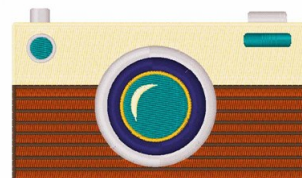

Name: Camera Machine Embroidery Design

SKU: WD02-JLA005171A

Brand: Windmill Designs

Unique Colors: 13 (9 color Stops)

Unique Colors

	Color Name (Color Code)	Manufacturer - Type
	Super White (1001) [No Color Selected]	madeira - rayon
	Dusty Lilac (1263) [No Color Selected]	madeira - rayon
	Crocus (286)	Exquisite - Polyester 1000m

Complete Color Sequence

#		Color Name (Color Code)	Manufacturer - Type
1		Super White (1001) [No Color Selected]	madeira - rayon
2		Super White (1001) [No Color Selected]	madeira - rayon
3		Crocus (286)	Exquisite - Polyester 1000m