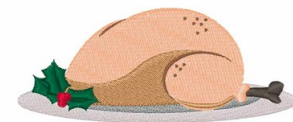

Name: Turkey Dinner

SKU: WD02-JLA005157A

Brand: Windmill Designs

Unique Colors: 13 (9 color Stops)

Unique Colors

	Color Name (Color Code)	Manufacturer - Type
	Super White (1001) [No Color Selected]	madeira - rayon
	Dusty Lilac (1263) [No Color Selected]	madeira - rayon
	Crocus (286)	Exquisite - Polyester 1000m

Complete Color Sequence

#		Color Name (Color Code)	Manufacturer - Type
1		Super White (1001) [No Color Selected]	madeira - rayon
2		Super White (1001) [No Color Selected]	madeira - rayon
3		Crocus (286)	Exquisite - Polyester 1000m