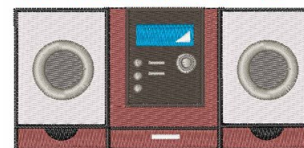

Name: Listening Party Machine Embroidery Design

SKU: WD02-JLA005144C

Brand: Windmill Designs

Unique Colors: 13 (12 color Stops)

**LISTENING
PARTY**

Unique Colors

	Color Name (Color Code)	Manufacturer - Type
	Super White (1001) [No Color Selected]	madeira - rayon
	Dusty Lilac (1263) [No Color Selected]	madeira - rayon
	Crocus (286)	Exquisite - Polyester 1000m

Complete Color Sequence

#		Color Name (Color Code)	Manufacturer - Type
1		Super White (1001) [No Color Selected]	madeira - rayon
2		Super White (1001) [No Color Selected]	madeira - rayon
3		Crocus (286)	Exquisite - Polyester 1000m