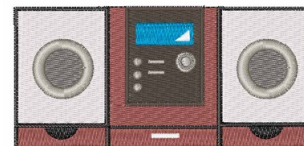

**Name:** Stereo Machine Embroidery Design

**SKU:** WD02-JLA005144A

**Brand:** Windmill Designs

**Unique Colors:** 13 (10 color Stops)

## Unique Colors

	<b>Color Name (Color Code)</b>	<b>Manufacturer - Type</b>
	Super White (1001) [No Color Selected]	madeira - rayon
	Dusty Lilac (1263) [No Color Selected]	madeira - rayon
	Crocus (286)	Exquisite - Polyester 1000m

# Complete Color Sequence

#		Color Name (Color Code)	Manufacturer - Type
1		Super White (1001) [No Color Selected]	madeira - rayon
2		Super White (1001) [No Color Selected]	madeira - rayon
3		Crocus (286)	Exquisite - Polyester 1000m