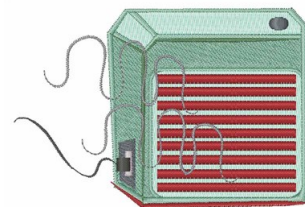

**Name:** Heater Machine Embroidery Design

**SKU:** WD02-JLA005140A

**Brand:** Windmill Designs

**Unique Colors:** 13 (8 color Stops)

## Unique Colors

	<b>Color Name (Color Code)</b>	<b>Manufacturer - Type</b>
	Super White (1001) [No Color Selected]	madeira - rayon
	Dusty Lilac (1263) [No Color Selected]	madeira - rayon
	Crocus (286)	Exquisite - Polyester 1000m

# Complete Color Sequence

#		Color Name (Color Code)	Manufacturer - Type
1		Super White (1001) [No Color Selected]	madeira - rayon
2		Super White (1001) [No Color Selected]	madeira - rayon
3		Crocus (286)	Exquisite - Polyester 1000m