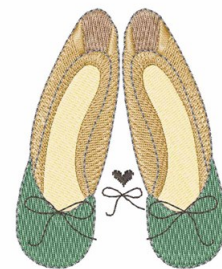

**Name:** Slippers

**SKU:** WD02-JLA005135A

**Brand:** Windmill Designs

**Unique Colors:** 13 (6 color Stops)

## Unique Colors

	<b>Color Name (Color Code)</b>	<b>Manufacturer - Type</b>
	Super White (1001) [No Color Selected]	madeira - rayon
	Dusty Lilac (1263) [No Color Selected]	madeira - rayon
	Crocus (286)	Exquisite - Polyester 1000m

# Complete Color Sequence

#		Color Name (Color Code)	Manufacturer - Type
1		Super White (1001) [No Color Selected]	madeira - rayon
2		Super White (1001) [No Color Selected]	madeira - rayon
3		Crocus (286)	Exquisite - Polyester 1000m